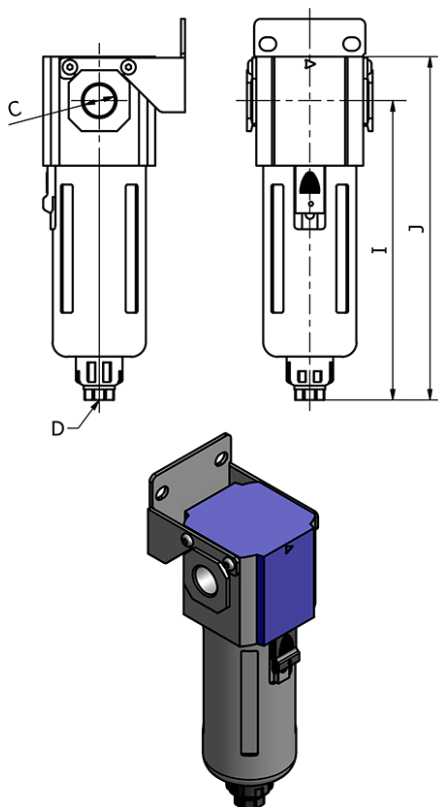

Data Sheet

Article number: 58GF40015AG

Description: Filter, type GF40015AG
port 1/2", automatic drain

Measures

C = 1/2"

D = G1/4

Depth = 71

I = 166.5

J = 191.5

Width = 68